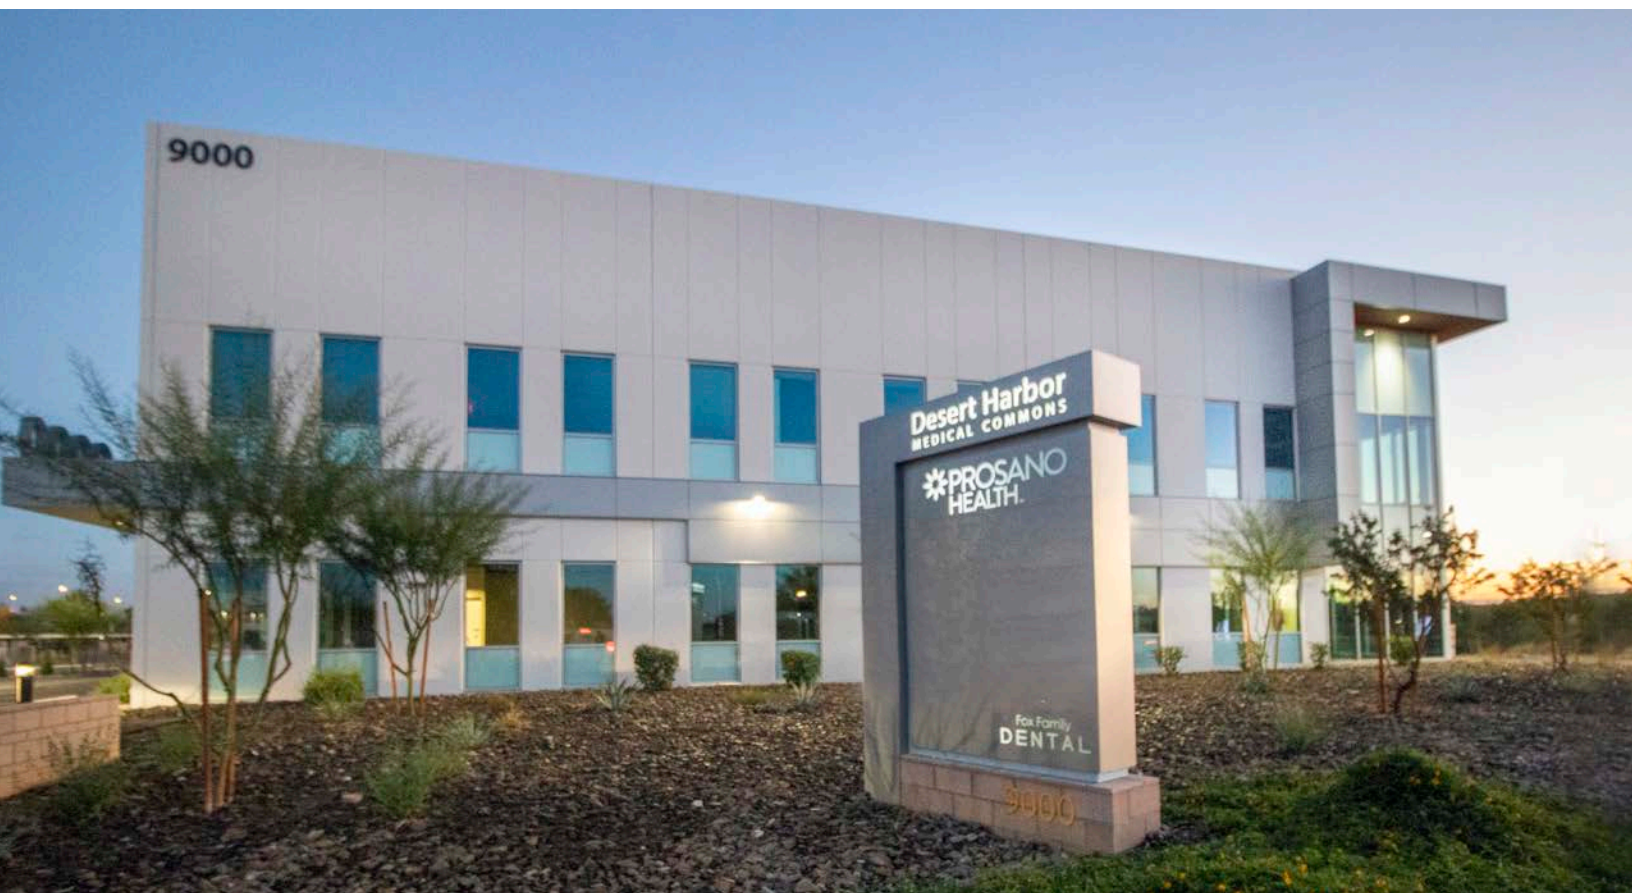

DESERT HARBOR MEDICAL COMMONS is a newly constructed, two-story, ±43,873 RSF medical office building. Situated in the desirable Desert Harbor master planned community, it is strategically located on Thunderbird Road and off the Loop 101 with Abrazo Arrowhead Hospital, St. Joseph's Westgate Medical Center, Banner Thunderbird Medical Center, and Banner Boswell Medical Center in its vicinity.

LOCATION HIGHLIGHTS

SURROUNDINGS

Minutes from Abrazo Arrowhead Hospital, St. Joseph's Westgate Medical Center, Banner Thunderbird Medical Center, and Banner Boswell Medical Center with proximity to the popular P83 retail and entertainment district.

ACCESS

Located just west of the Loop 101 with direct access off Thunderbird Road.

DRIVABLE AMENITIES

- › 6 minutes to P83
- › 12 minutes to Abrazo Arrowhead Hospital
- › 9 minutes to St. Joseph's Westgate Medical Center
- › 10 minutes to Banner Thunderbird Medical Center
- › 10 minutes to Banner Boswell Medical Center

BUILDING HIGHLIGHTS

- › 43,873 SF Class A, two-story building;
- › 5/1,000 RSF parking ratio
- › Convenient surface parking with covered available;
- › Gurney-sized elevator
- › Entrance off Thunderbird Road
- › Prominent signage opportunities along Thunderbird Road

DESERT HARBOR | HIGHLIGHTS